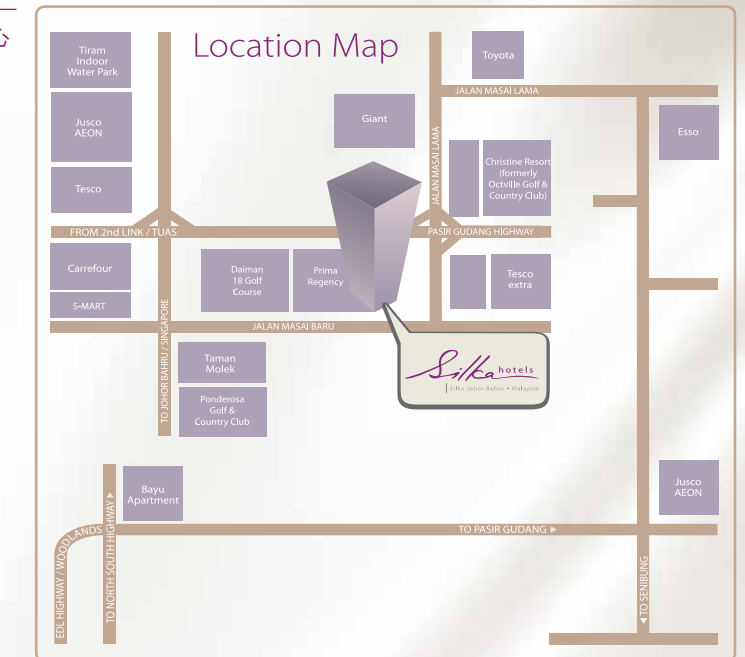

柔佛新山丝丽酒店以其优惠的价格，向来都是商务旅客和休闲旅客的理想选择。距离新山市中心不到20分钟（通往EDL高速公路），靠近士乃国际机场，距离避兰东巨人超级市场，特易购大型超市和地不佬市吉之岛购物中心仅需2分钟的车程。

ACCOMMODATION 客房类型

The innovatively designed hotel with 248 well-appointed guestrooms and suites, offers ideal heart-warming accommodation with essential home-like comforts.

RESTAURANTS AND BARS 餐厅及酒吧

Indulge in an array of local and international cuisine at Checkers Café and Kapitan Corner. For an inviting and cosy ambience that is perfect for catching up with friends or business associates, D'Bar lounge is the perfect place to be.

Checkers咖啡厅提供中西式佳肴，让您在轻松写意的环境下享受非一般的餐飧体验。在露天式的Kapitan Corner餐厅，能品尝到各式本地美食。D'酒吧是一个提供欢乐消遣的酒吧，是与朋友或商务合作伙伴消遣的好去处。

NEARBY ATTRACTIONS / COMMERCIAL 邻近景点 / 商业中心

- Giant Plentong and Tesco Hypermarket (5 minutes walk)
- Daiman 18 Golf Club (5 minutes walk)
- Jusco Tebrau City Shopping Centre (7 minutes walk)
- Ponderosa Golf Club (11 minutes drive)
- Tiram Indoor Water Theme Park (16 minutes drive)
- JB Sentral (18 minutes drive)
- Singapore (20 minutes drive)
- Legoland Malaysia (35 minutes drive)
- Hello Kitty Town (35 minutes drive)
- Senai International Airport (30 minutes drive)
- Kota Tinggi Waterfall (55 minutes drive)
- Desaru Beach (116 minutes drive)
- 避兰东巨人超级市场及特易购大型超级市场 (约5分钟步距)
- 倭曼18柔佛新山高尔夫球会 (约5分钟步距)
- 地不佬市吉之岛购物中心 (约7分钟车程)
- 黄松高尔夫乡村俱乐部 (约11分钟车程)
- 地南室内水上乐园 (约16分钟车程)
- 柔佛新山中央车站 (约18分钟车程)
- 新加坡 (约20分钟车程)
- 马来西亚乐高乐园 (约35分钟车程)
- Hello Kitty 乐园 (约35分钟车程)
- 士乃国际机
- 哥拉丁宜瀑布 (约55分钟车程)
- 迪沙鲁海滩 (约116分钟车程)